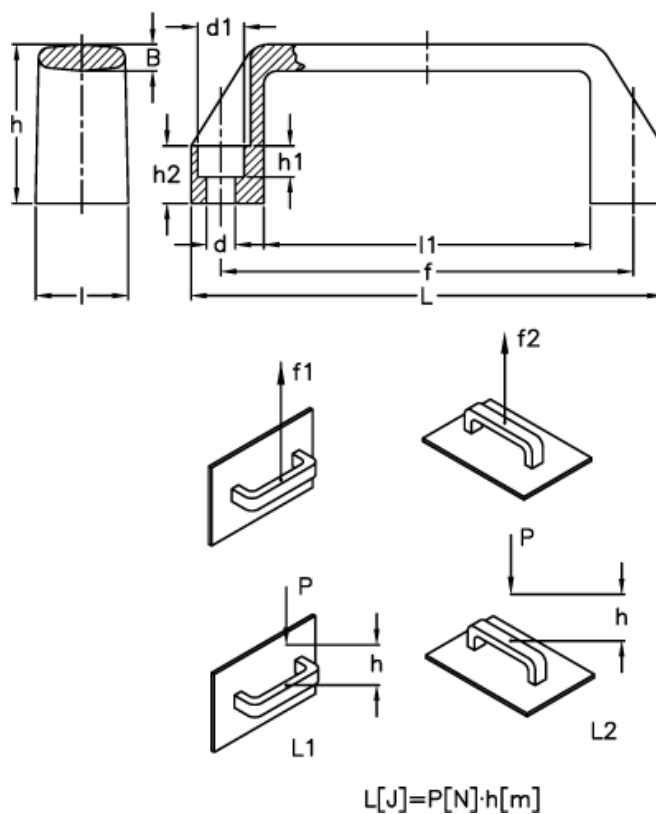

# Data Sheet

Article number: 2304037104  
Description: E+G Handle  
M.443/140-8-CH, Grey

## Measures

$B$	= 7.0	$h2$	= 15
$d$	= 8.5	$l$	= 26
$d1$	= 13.5	$L$	= 134
$f$	= 117 +/- 1	$l1$	= 95
$F1$ (N)	= 4500	$L1$ (J)	= 20
$F2$ (N)	= 2500	$L2$ (J)	= 13
$h$	= 41		
$h1$	= 8.5		